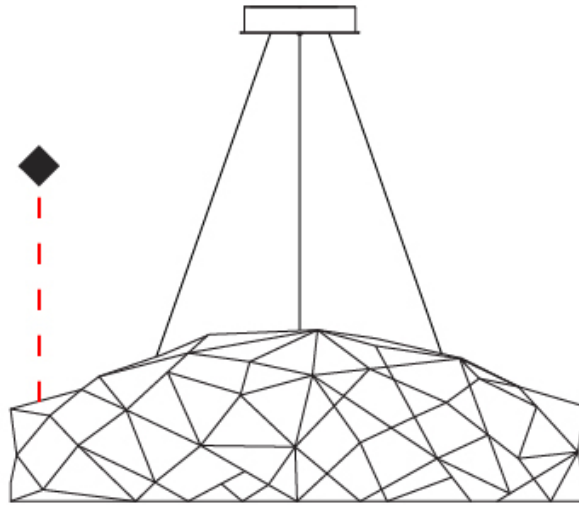

COSMOS DISC SUSPENSION

D101744-

PROJECT

TYPE

SPECIFIER

QUANTITY

DATE

D